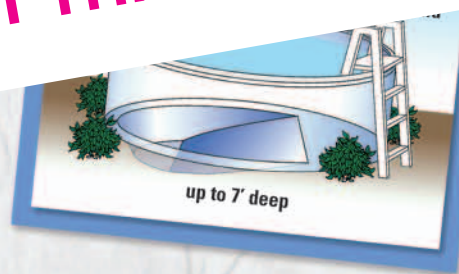

Special-Purpose Deep Liners increase pool depth up to 7 feet with an optional Special-Purpose Deep Swimming Area for underwater swimming only.

- **Exclusive! Thermo-Seal™ Technology** – This proprietary fusion method provides superior sealing for maximum durability and quality. **Unmatched in the industry!** We are so confident with this process that we cover the seams of our liners 100% for a lifetime.